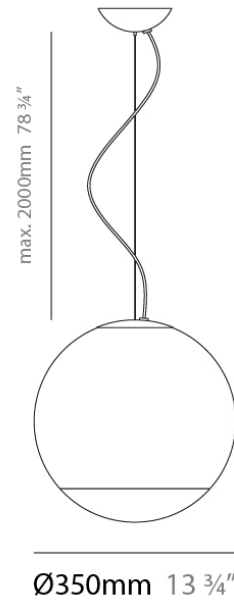

SMOKE SUSPENSION

D81611-WHI

GENERAL

Series: Smoke
Brand: Panzeri
Division: Design
Mounting Type: Suspension
Mounting Location: Ceiling
Subcategory: Pendant

PHYSICAL

Shape: Sphere
Diameter (mm): 350
Diameter (in): 13 3/4
Height (mm): 350
Height (in): 13 3/4
Max. Overall Height (mm): 2350
Max. Overall Height (in): 92 1/2
Light Distribution: Direct
Weight (kg): 2.93
Weight (lbs): 6.45
Diffuser: White Glass
Holder Finish: Titanium
Fixture Material: Glass / Aluminum
Cable Details: 2000mm Cable and Wire

ELECTRICAL

Number of Lamps: 1
Lamp Type: LED Retrofit
Lamp Shape: A21
Bulb Included: Bulb Not Included
Max. Wattage Per Lamp (W): 21
Lamp Base: E26
Input Voltage (V): 120

LED

OPTICAL

RATINGS AND CERTIFICATIONS

Certified By: CSA Certified to UL and CSA Standards
IP rating: IP20

PROJECT	_____
TYPE	_____
NOTES	_____
QUANTITY	_____
DATE	_____