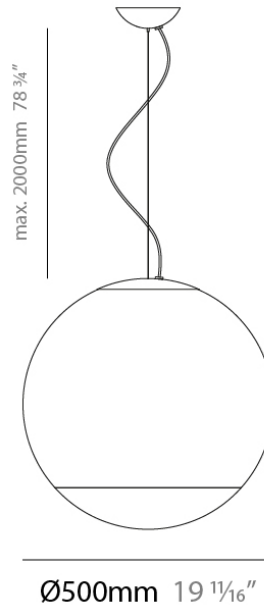

SMOKE SUSPENSION

D81612-SGY

GENERAL

Series: Smoke
Brand: Panzeri
Division: Design
Mounting Type: Suspension
Mounting Location: Ceiling
Subcategory: Pendant

PHYSICAL

Shape: Sphere
Diameter (mm): 500
Diameter (in): 19 11/16
Height (mm): 500
Height (in): 19 11/16
Max. Overall Height (mm): 2500
Max. Overall Height (in): 98 7/16
Light Distribution: Direct
Weight (kg): 7.00
Weight (lbs): 15.43
Diffuser: Smokey Gray Glass
Holder Finish: Titanium
Fixture Material: Glass / Aluminum
Cable Details: 2000mm Cable and Wire

ELECTRICAL

Number of Lamps: 1
Lamp Type: LED Retrofit
Lamp Shape: A21
Bulb Included: Bulb Not Included
Max. Wattage Per Lamp (W): 21
Lamp Base: E26
Input Voltage (V): 120

LED

OPTICAL

RATINGS AND CERTIFICATIONS

Certified By: CSA Certified to UL and CSA Standards
IP rating: IP20